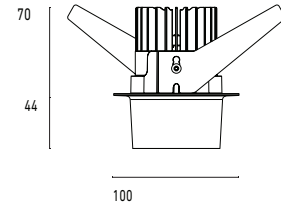

101 10 000301.021

Model

Name	Mono 100 Type 3 Recessed Downlighter
Finish	Structured Black
Area	Indoor

System

Power (Luminaire)	12W
Power (System)	14W
Voltage	240V-AC
Optics	Rotationally Symmetrical Direct 30°
Colour Temperature	2700°K
Luminous Flux	1013lm
TM30	Rf95 Rg103
CRI	Ra97
Lumen Maintenance	L90 B10 50000hrs
Chromaticity	<3 McAdam Step Ellipse
Articulation	Fixed
Cut-Out	
Ingress Protection	IP44
Control Device	Remote Fixed Output (Included)
Class	III